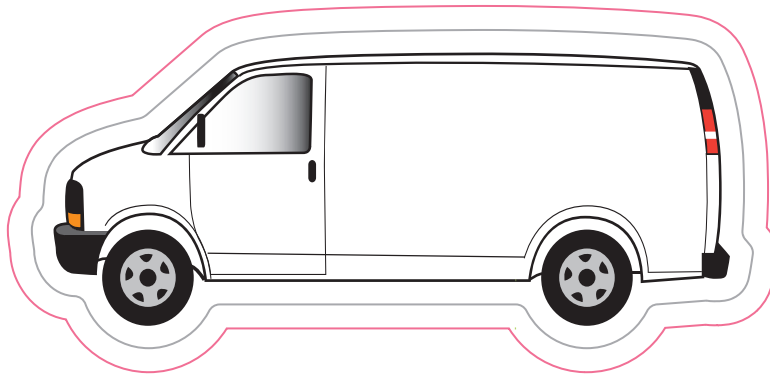

Instructions For Template Set Up:

GRAY LINE represents actual product dimensions

PINK LINE represents .25 inch image bleed margin

GREEN LINE represents .25 inch inside margin

3.7644" x 1.667" Van Shaped Full Color Magnet